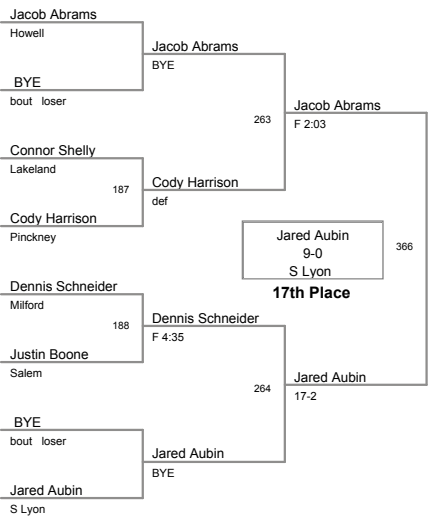

2011 KLAA Championships

A

**103 Lbs**

2011 KLAA Championships  
A

**112 Lbs**

2011 KLAA Championships  
A

**119 Lbs**

2011 KLAA Championships  
A

**130 Lbs**

2011 KLAA Championships

A

**135 Lbs**

2011 KLAA Championships

A

**140 Lbs**

2011 KLAA Championships  
A

**145 Lbs**

2011 KLAA Championships  
A

**152 Lbs**

2011 KLAA Championships  
A

**171 Lbs**

2011 KLAA Championships  
A

**189 Lbs**

2011 KLAA Championships

A

**285 Lbs**