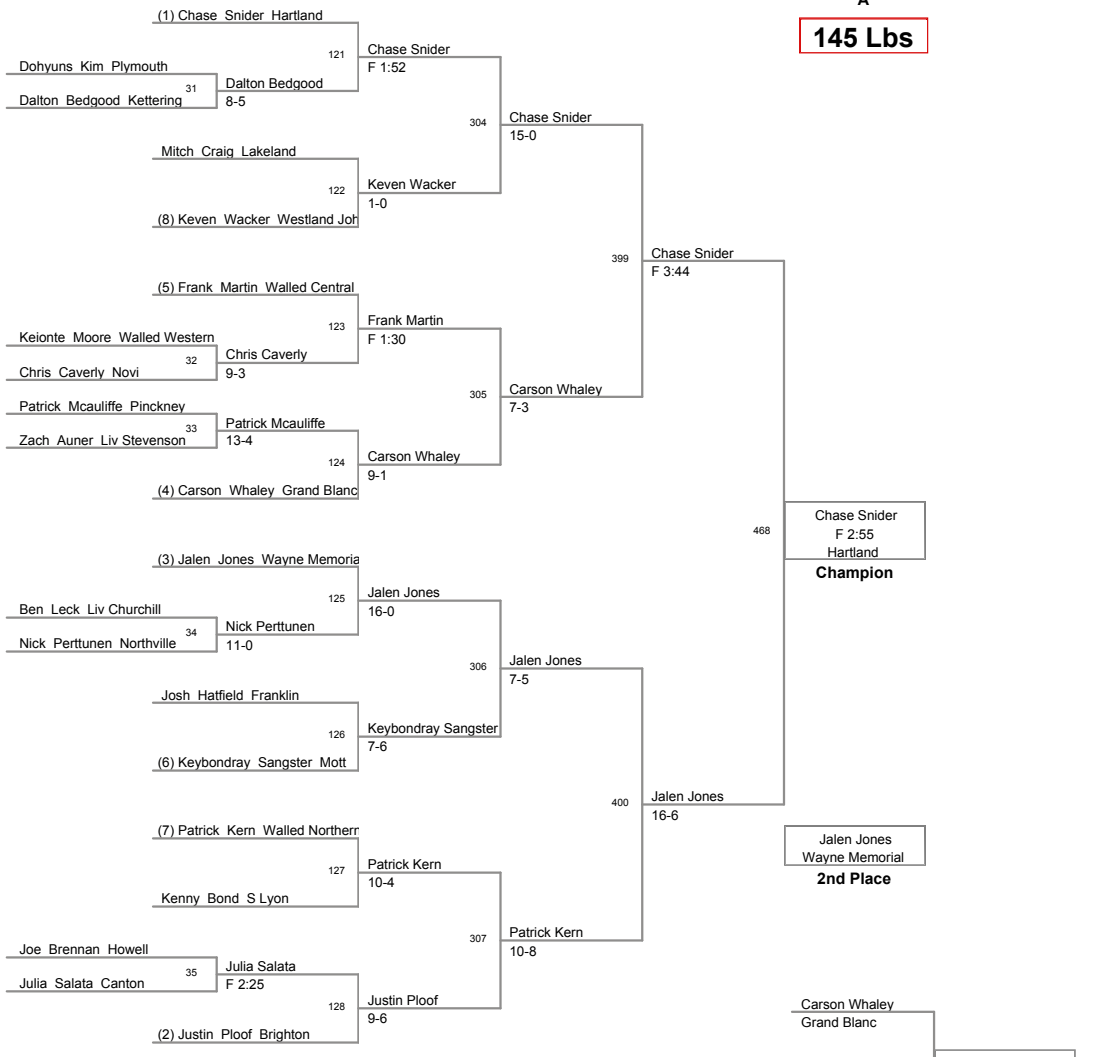

2011 KLAA Championships
A

145 Lbs