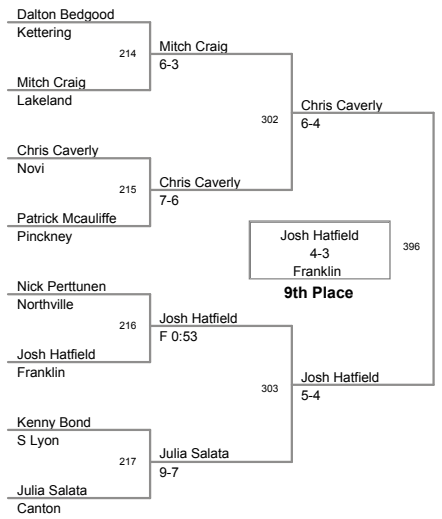

2011 KLAA Championships
A

145 Lbs