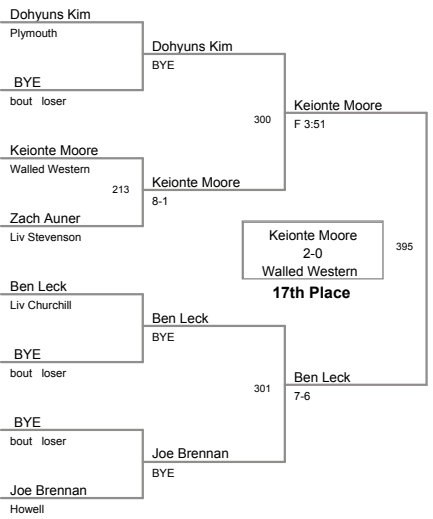

**130 Lbs**

2011 KLAA Championships

A

**135 Lbs**

2011 KLAA Championships

A

**140 Lbs**

2011 KLAA Championships  
A

**145 Lbs**

2011 KLAA Championships  
A

**152 Lbs**

2011 KLAA Championships  
A

**171 Lbs**

2011 KLAA Championships  
A

**189 Lbs**

2011 KLAA Championships