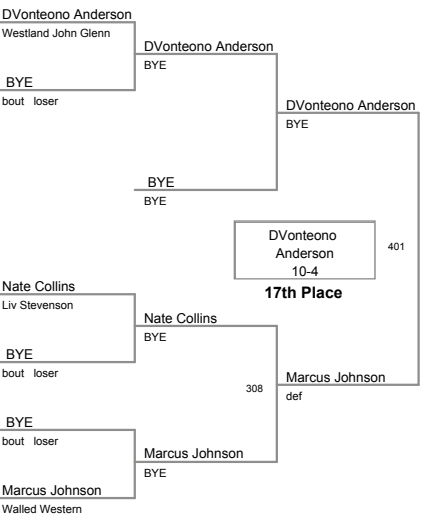

**130 Lbs**

2011 KLAA Championships

A

**135 Lbs**

2011 KLAA Championships

A

**140 Lbs**

2011 KLAA Championships  
A

**145 Lbs**

2011 KLAA Championships  
A

**152 Lbs**

2011 KLAA Championships  
A

**171 Lbs**

2011 KLAA Championships  
A

**189 Lbs**

2011 KLAA Championships