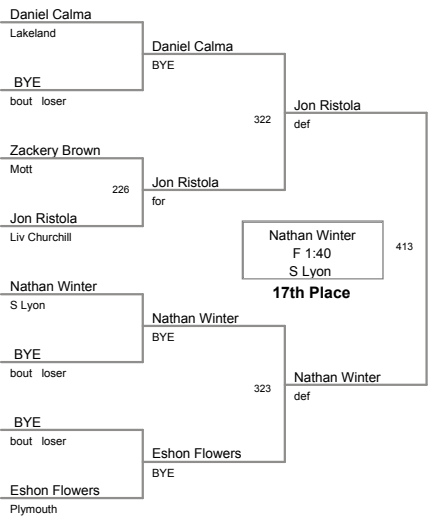

**145 Lbs**

2011 KLAA Championships  
A

**152 Lbs**

2011 KLAA Championships  
A

**171 Lbs**

2011 KLAA Championships  
A

**189 Lbs**

2011 KLAA Championships