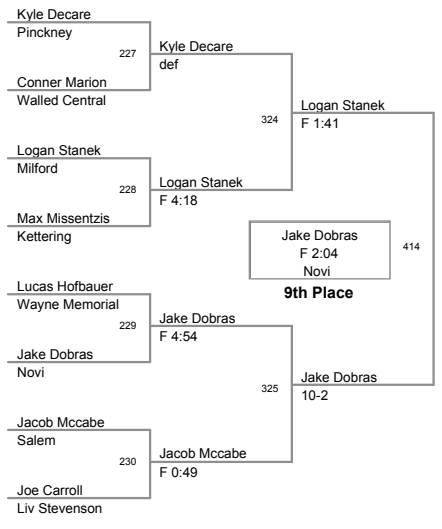

**145 Lbs**

2011 KLAA Championships  
A

**152 Lbs**

2011 KLAA Championships  
A

**171 Lbs**

2011 KLAA Championships  
A

**189 Lbs**

2011 KLAA Championships

A

**285 Lbs**