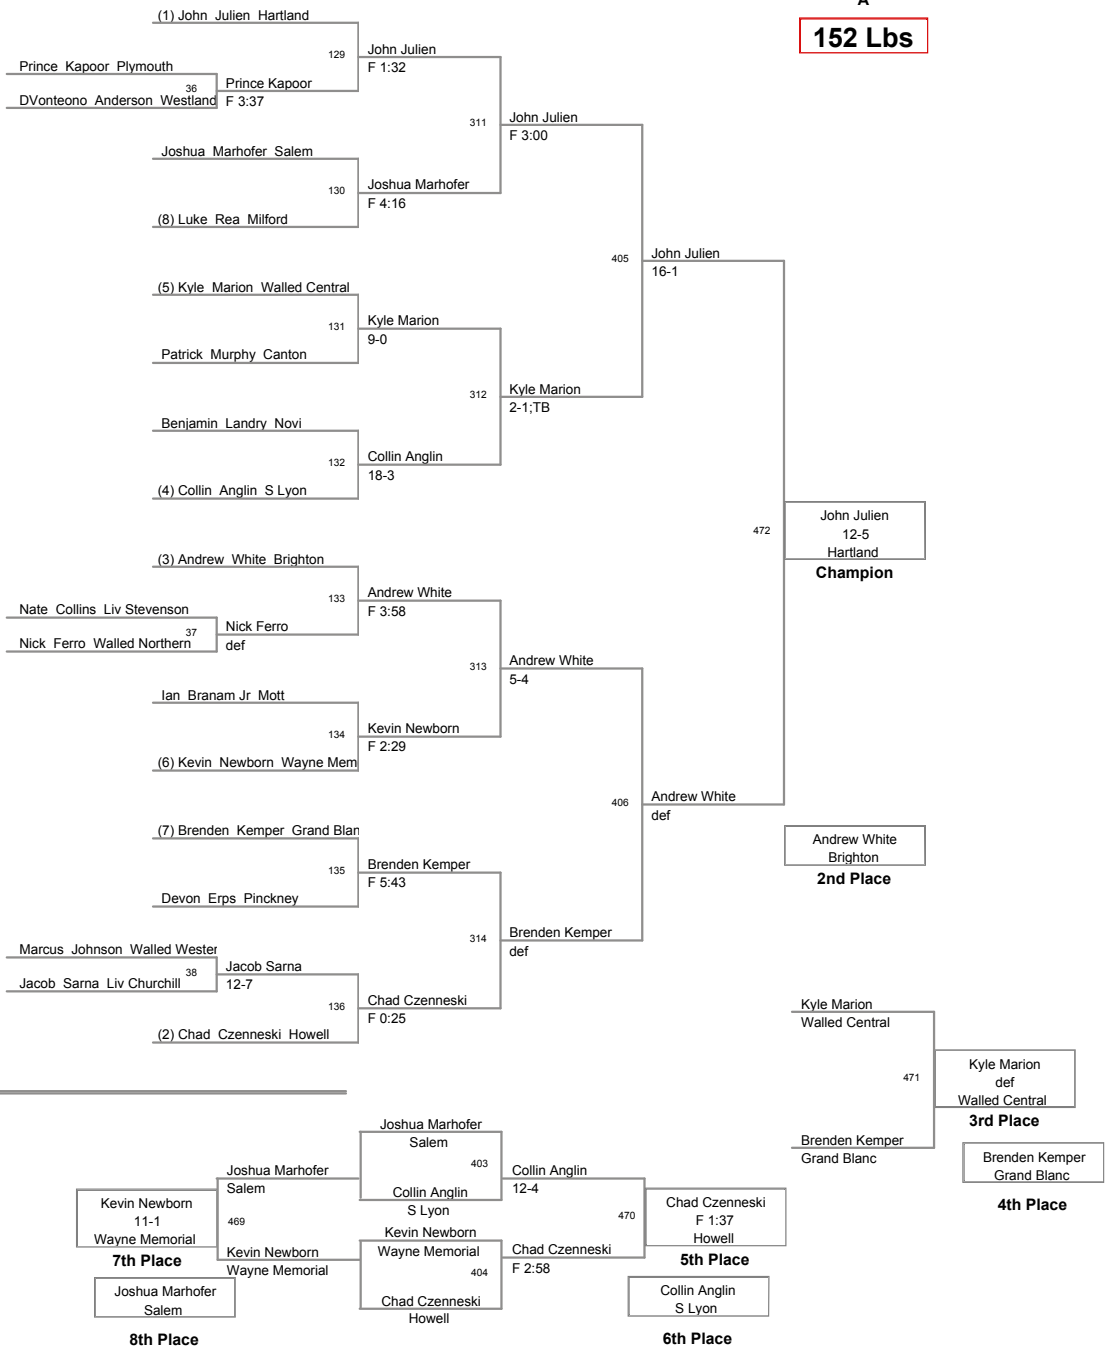

2011 KLAA Championships
A

152 Lbs