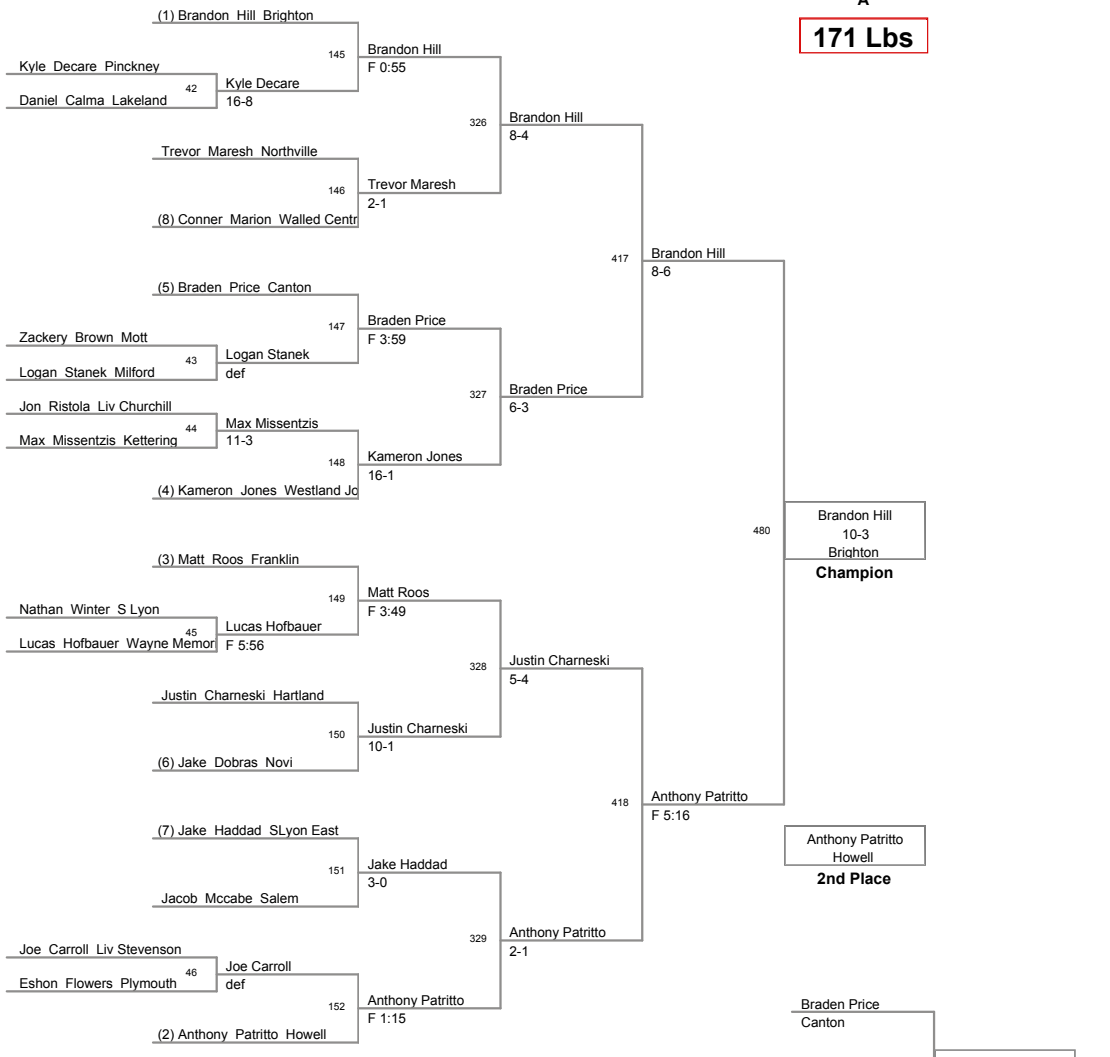

**145 Lbs**

2011 KLAA Championships  
A

**152 Lbs**

2011 KLAA Championships  
A

**171 Lbs**

2011 KLAA Championships  
A

**189 Lbs**

2011 KLAA Championships

A

**285 Lbs**