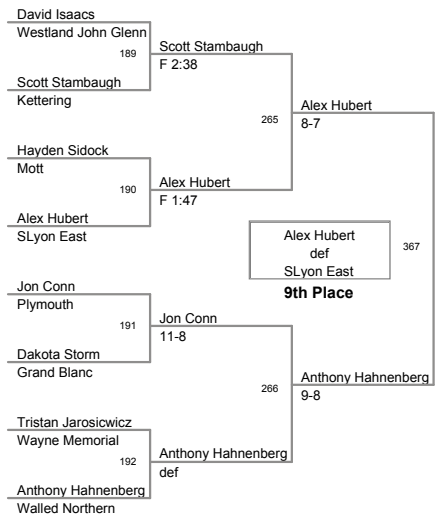

2011 KLAA Championships

A

**103 Lbs**

2011 KLAA Championships  
A

**112 Lbs**

2011 KLAA Championships  
A

**119 Lbs**

2011 KLAA Championships  
A

**130 Lbs**

2011 KLAA Championships

A

**135 Lbs**

2011 KLAA Championships

A

**140 Lbs**

2011 KLAA Championships  
A