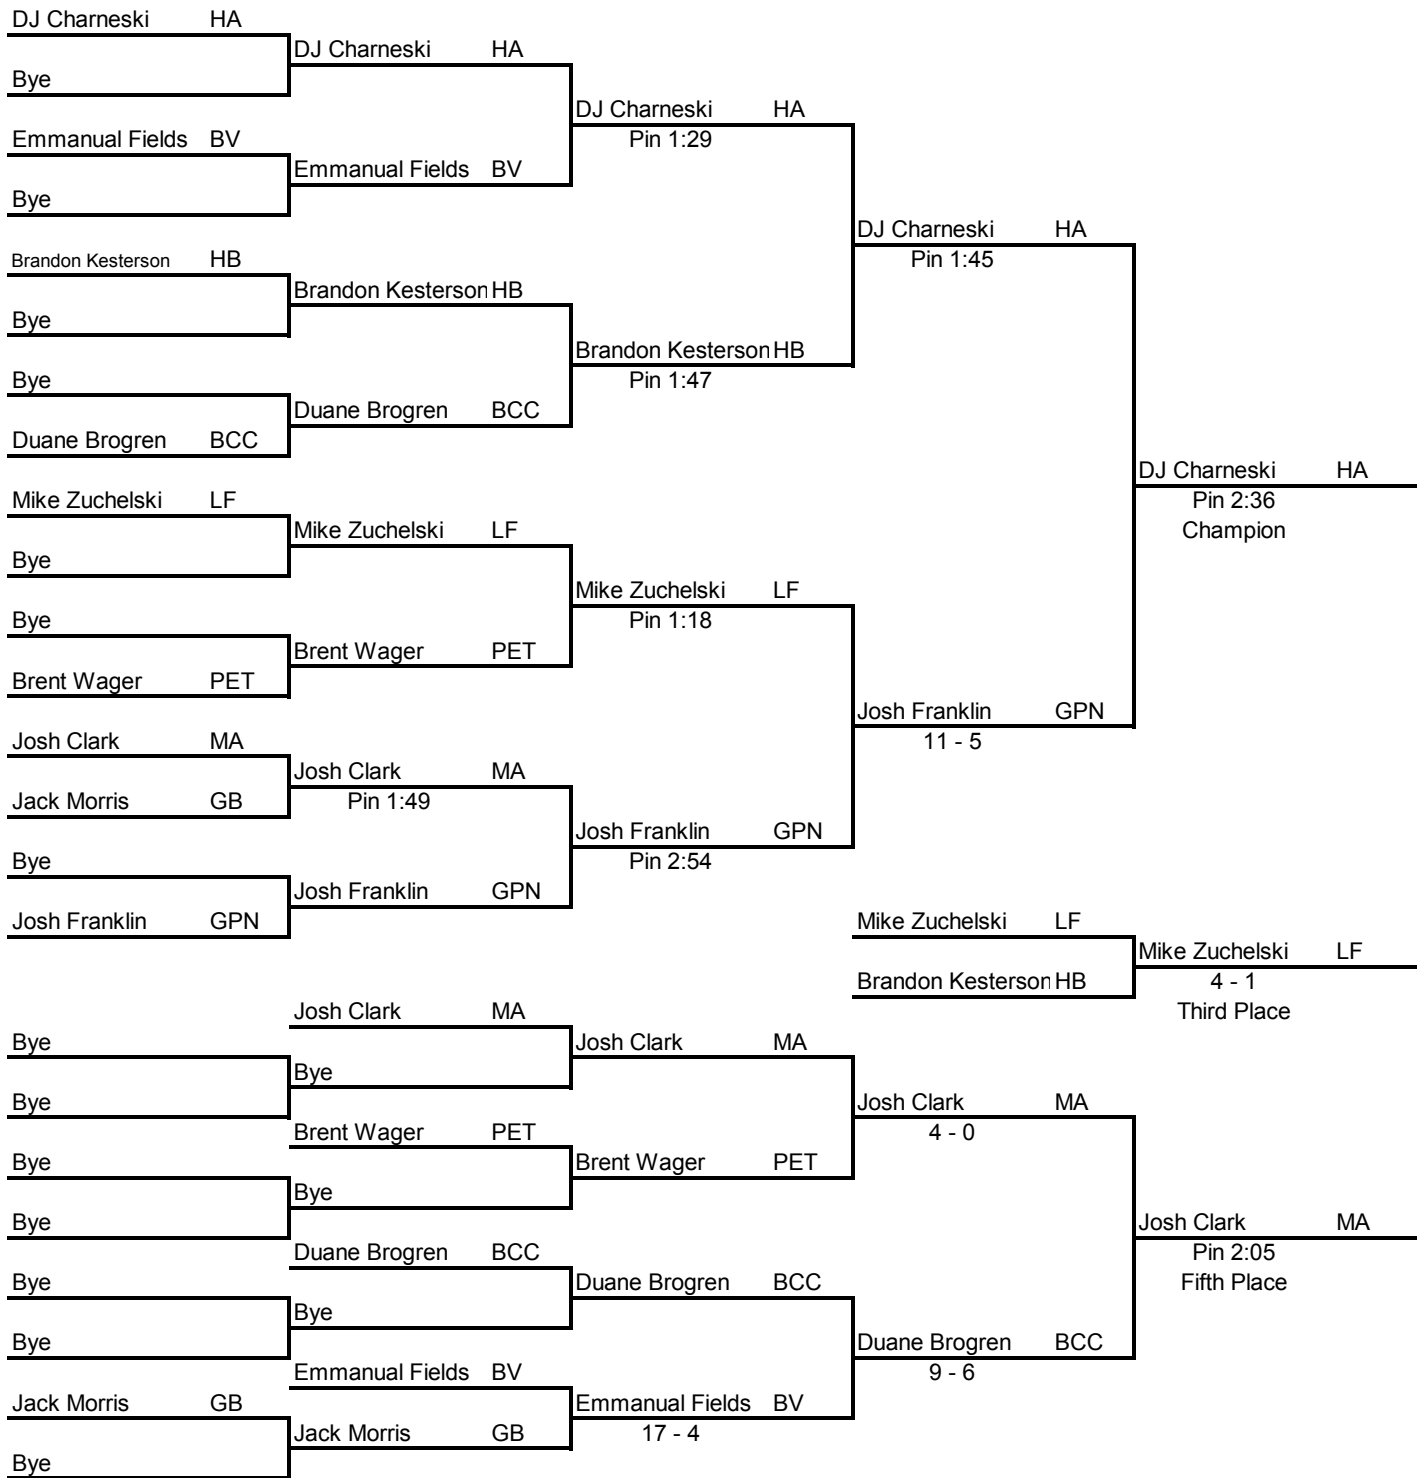

32nd Annual Hartland Wrestling Tournament

	Team	Points
1	Mason	237.0
2	Hartland	195.0
3	Plainwell	153.5
4	Belleville	129.5
5	Petoskey	123.5
6	Grand Blanc	101.5
7	Lake Fenton	90.0
8	Fenton	85.5
9	Bay City Central	84.5
10	Grosse Pointe North	70.0
11	Hartland B	52.0
12	Romulus	45.0
13	Allen Park	41.0
14	Ann Arbor Pioneer	9.0

12/8/2007

285 Pounds

130 Pounds

135 Pounds

171 Pounds

189 Pounds