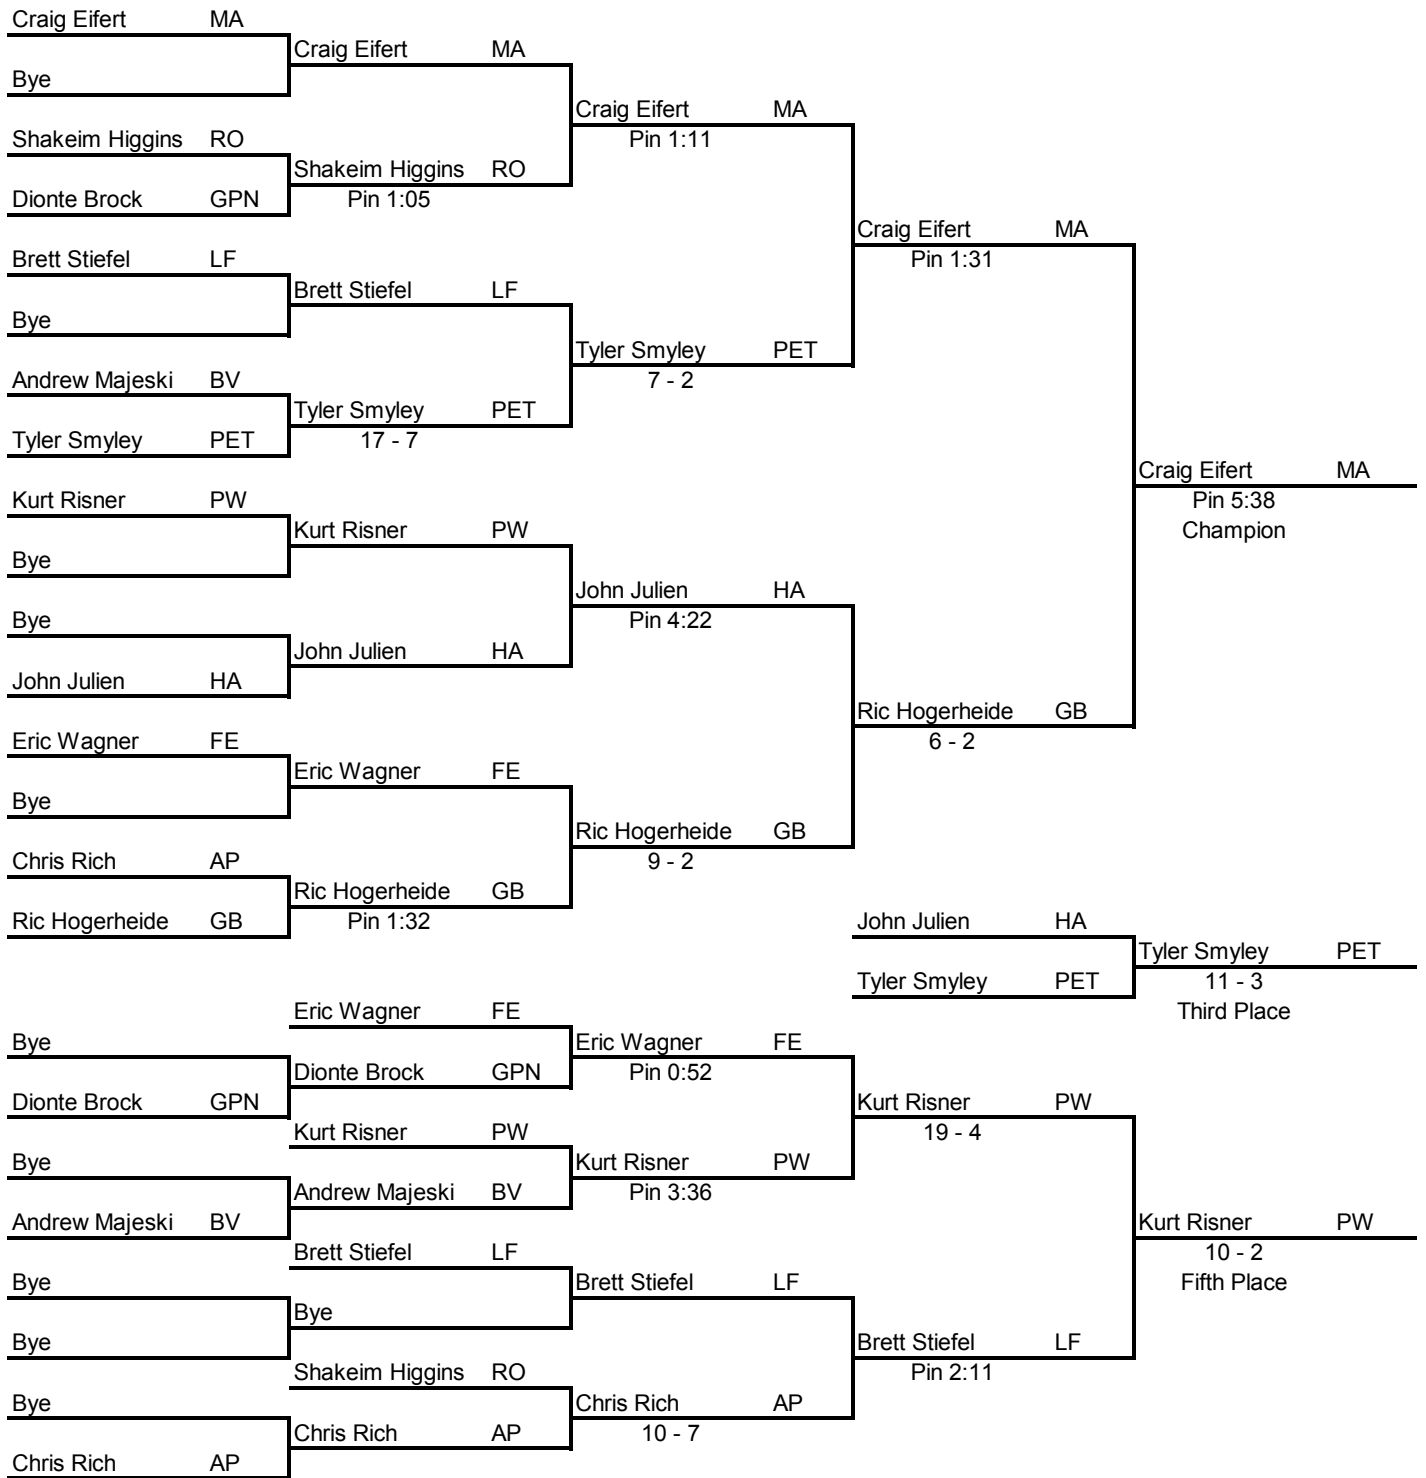

32nd Annual Hartland Wrestling Tournament

	Team	Points
1	Mason	237.0
2	Hartland	195.0
3	Plainwell	153.5
4	Belleville	129.5
5	Petoskey	123.5
6	Grand Blanc	101.5
7	Lake Fenton	90.0
8	Fenton	85.5
9	Bay City Central	84.5
10	Grosse Pointe North	70.0
11	Hartland B	52.0
12	Romulus	45.0
13	Allen Park	41.0
14	Ann Arbor Pioneer	9.0

12/8/2007

285 Pounds

130 Pounds

135 Pounds

171 Pounds

189 Pounds