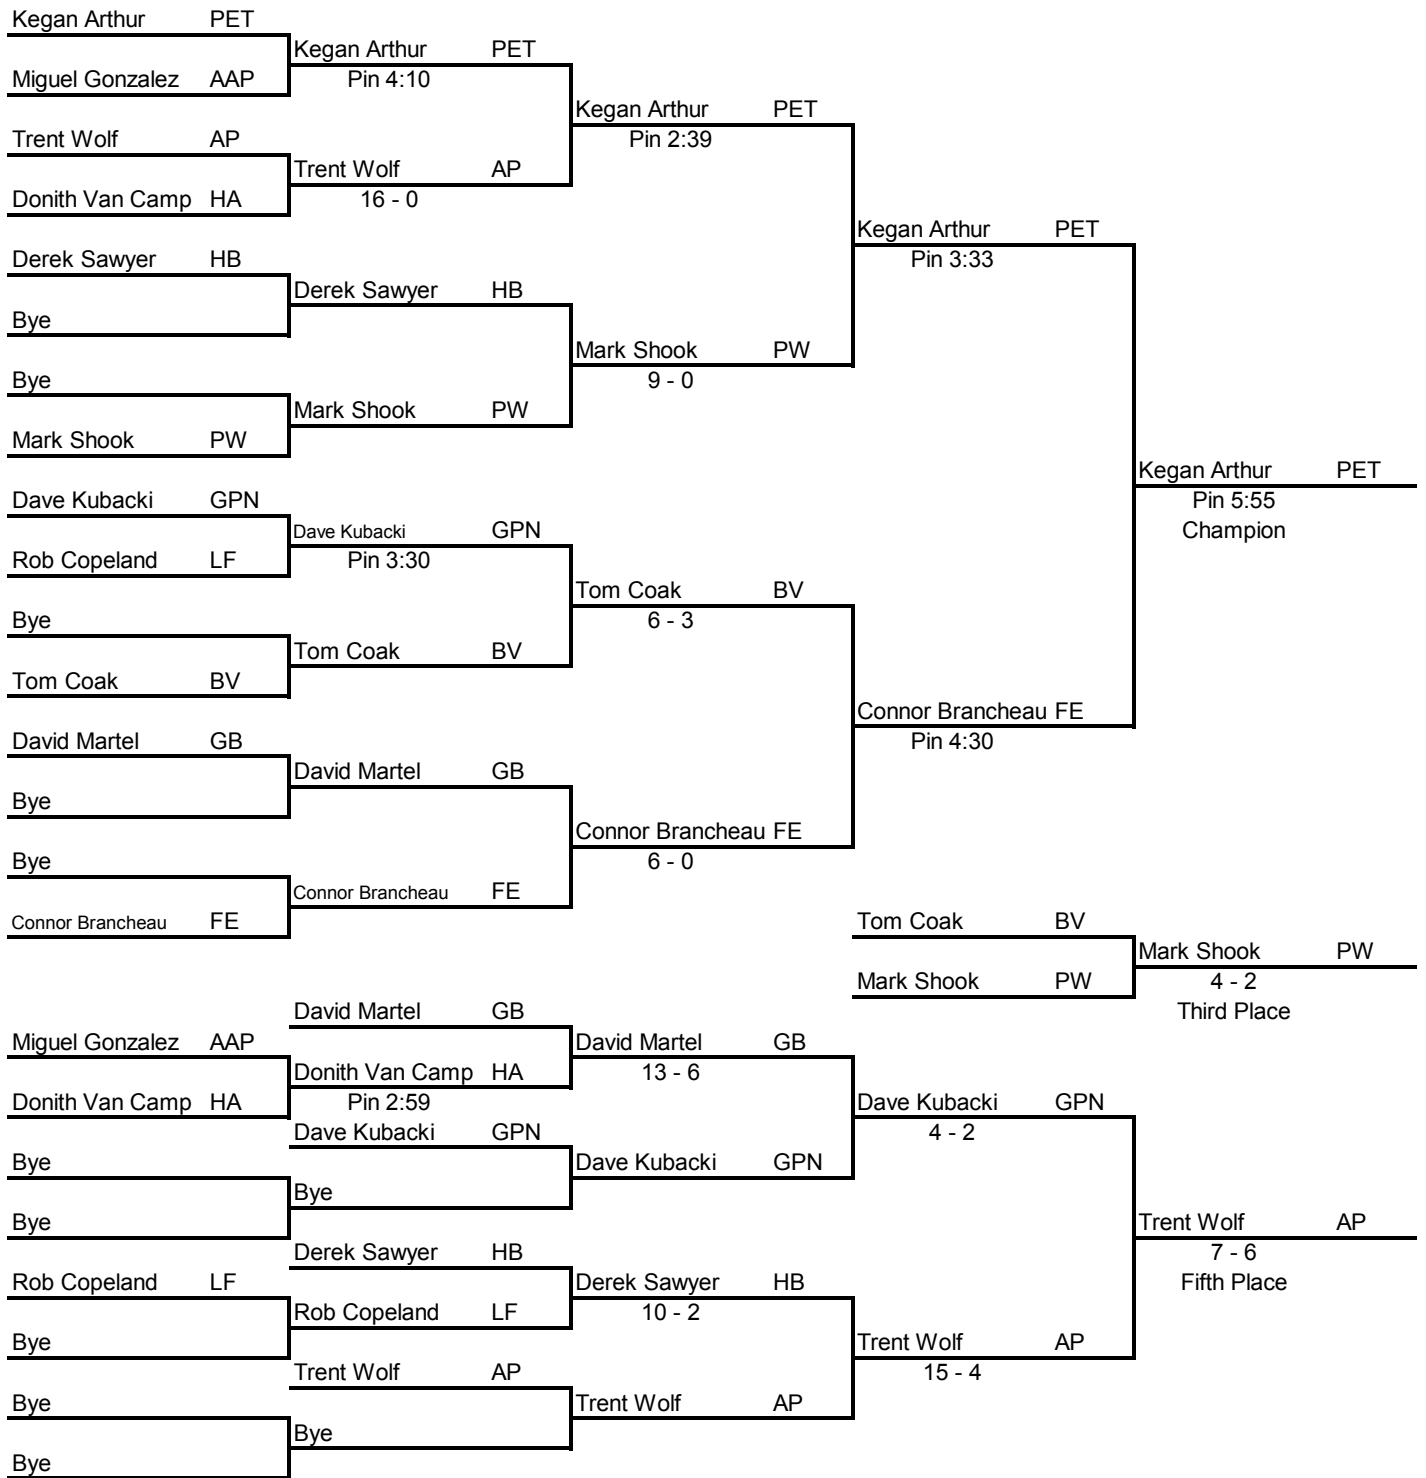

32nd Annual Hartland Wrestling Tournament

	Team	Points
1	Mason	237.0
2	Hartland	195.0
3	Plainwell	153.5
4	Belleville	129.5
5	Petoskey	123.5
6	Grand Blanc	101.5
7	Lake Fenton	90.0
8	Fenton	85.5
9	Bay City Central	84.5
10	Grosse Pointe North	70.0
11	Hartland B	52.0
12	Romulus	45.0
13	Allen Park	41.0
14	Ann Arbor Pioneer	9.0

12/8/2007

285 Pounds

130 Pounds

135 Pounds

171 Pounds

189 Pounds