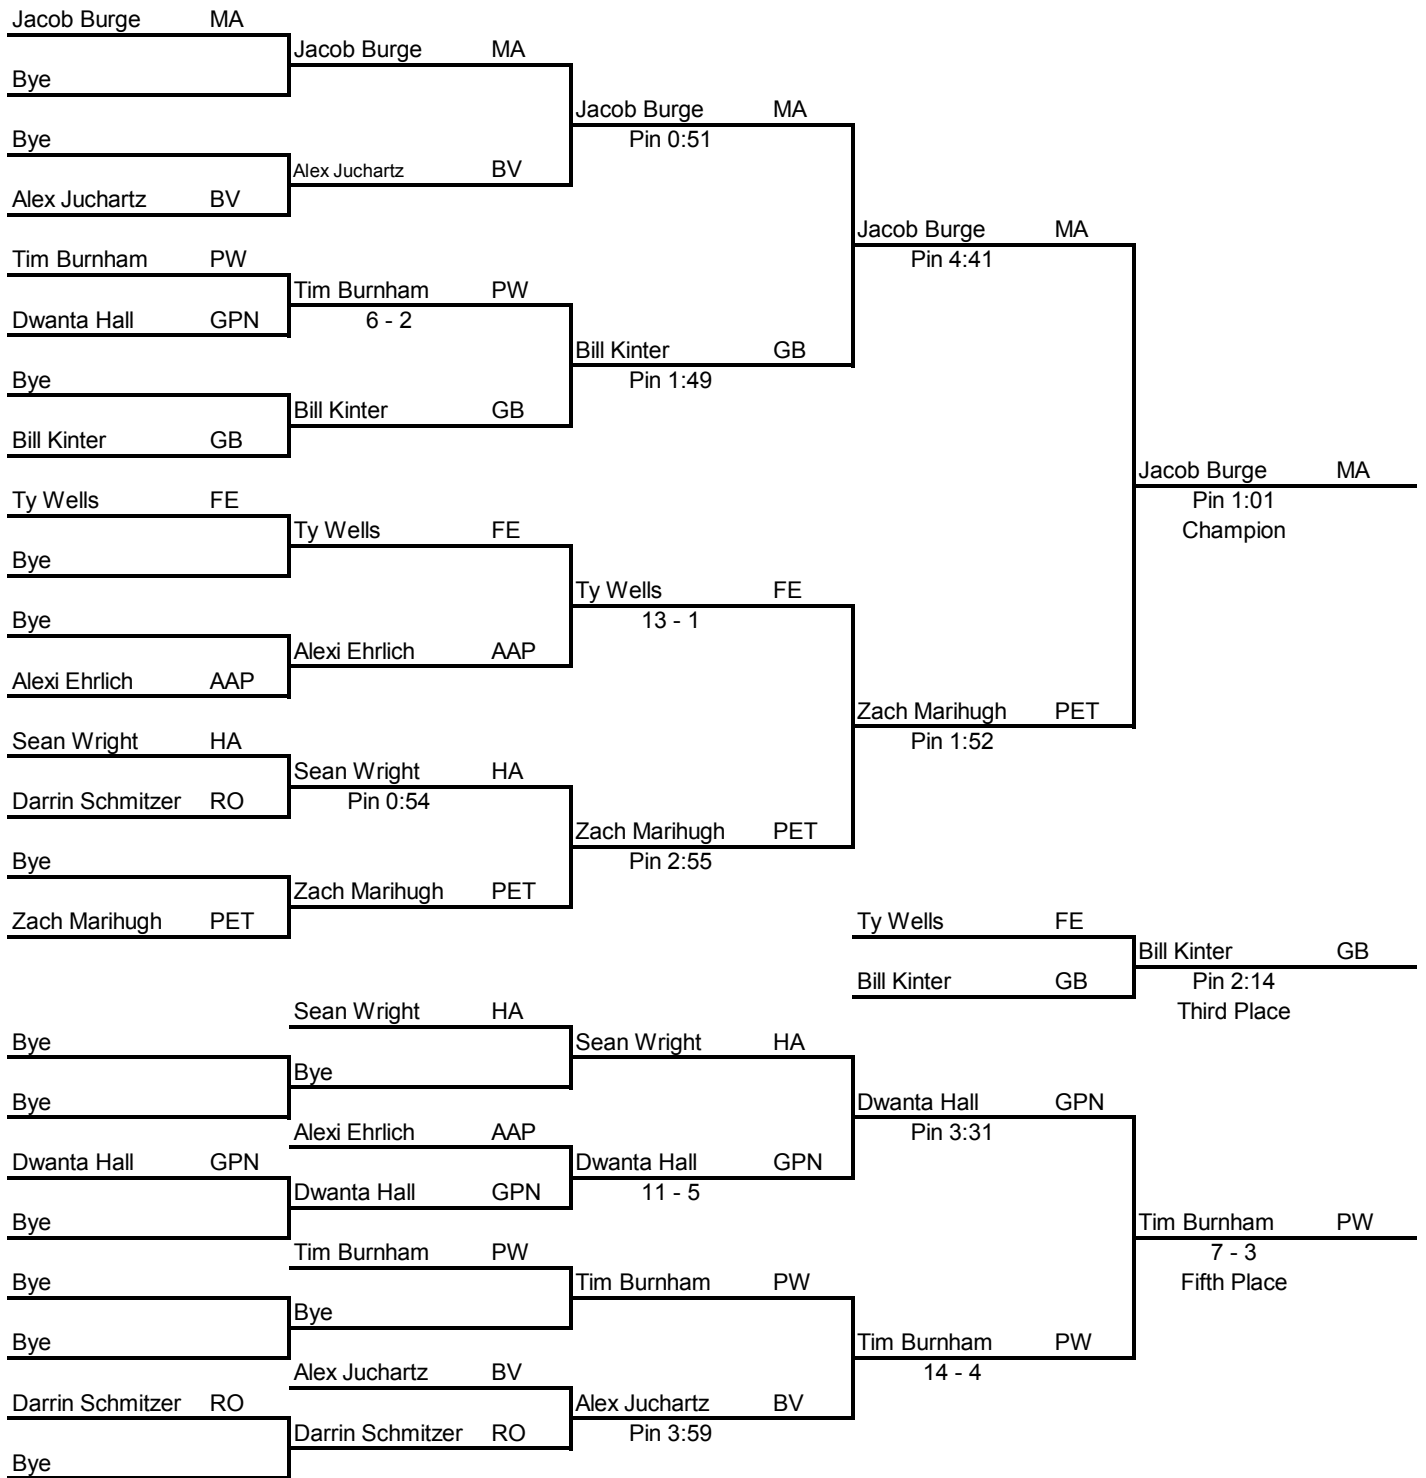

32nd Annual Hartland Wrestling Tournament

	Team	Points
1	Mason	237.0
2	Hartland	195.0
3	Plainwell	153.5
4	Belleville	129.5
5	Petoskey	123.5
6	Grand Blanc	101.5
7	Lake Fenton	90.0
8	Fenton	85.5
9	Bay City Central	84.5
10	Grosse Pointe North	70.0
11	Hartland B	52.0
12	Romulus	45.0
13	Allen Park	41.0
14	Ann Arbor Pioneer	9.0

12/8/2007

285 Pounds

130 Pounds

135 Pounds

171 Pounds

189 Pounds