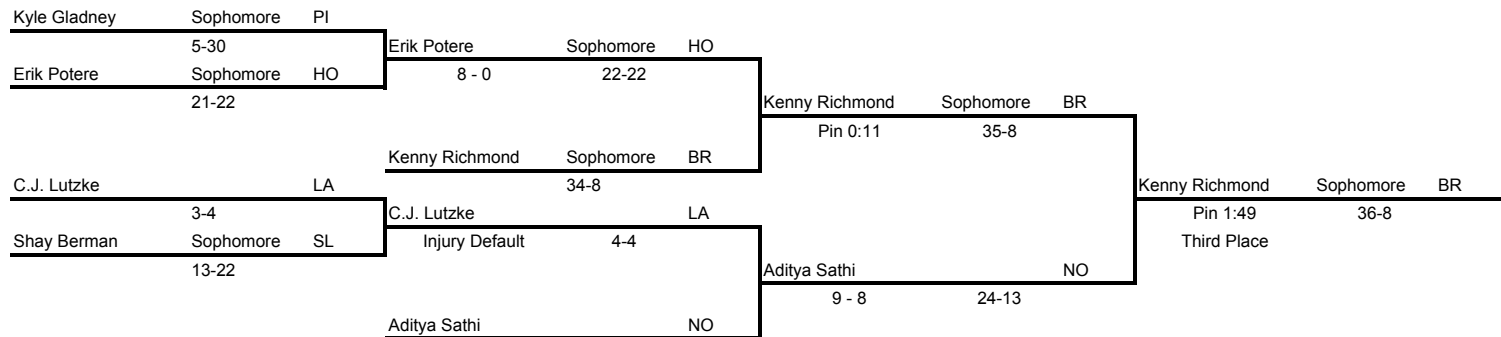

Consolation Bracket